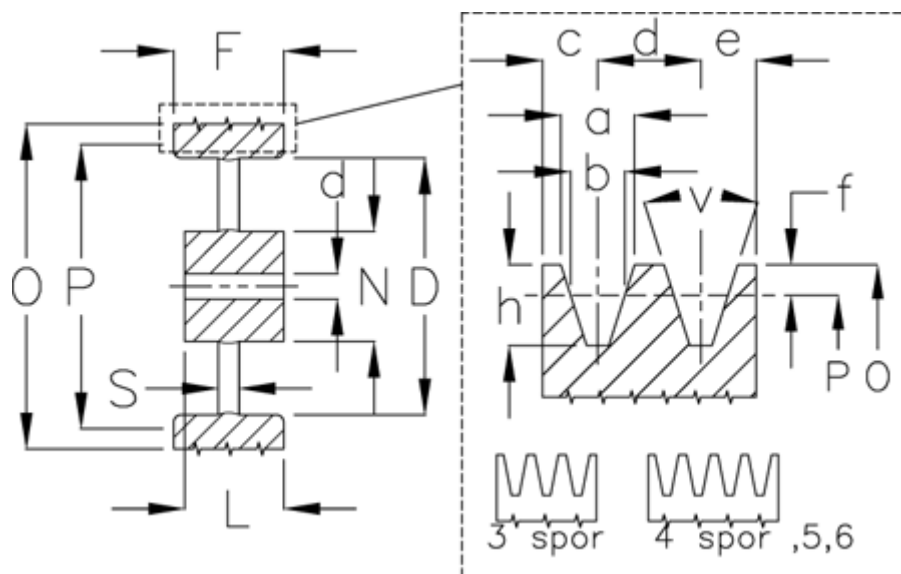

Article number: 60410145006

Description: V-belt pulley, no bore B 450/6

Measures

D	= 408	S	= 28
d	= 25	Type	= B
F	= 120.0		
L	= 100		
N	= 120		
Number of ribs	= 6		
O	= 457.0		
P	= 450		